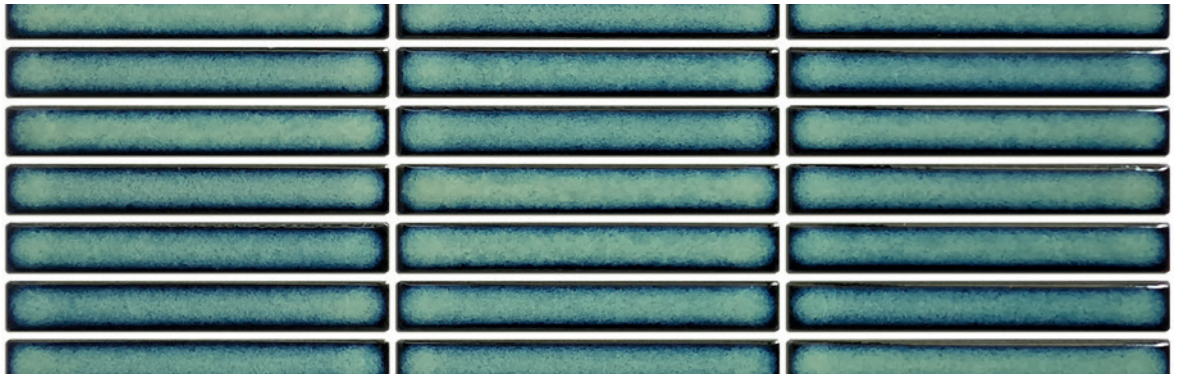

Jade

296 x 297mm (sht)
12 x 92mm (pce)
FNJUA (glossy)