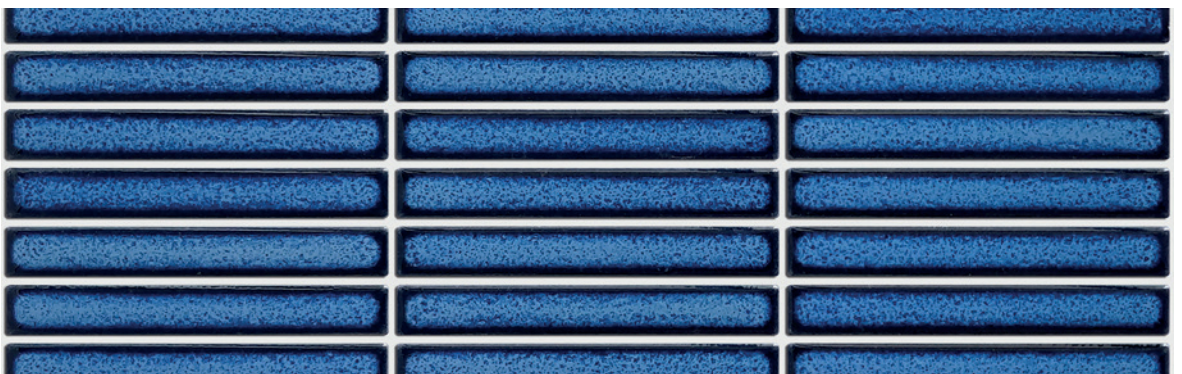

Ocean

296 x 297mm (sht)
12 x 92mm (pce)
FNGROC (glossy)