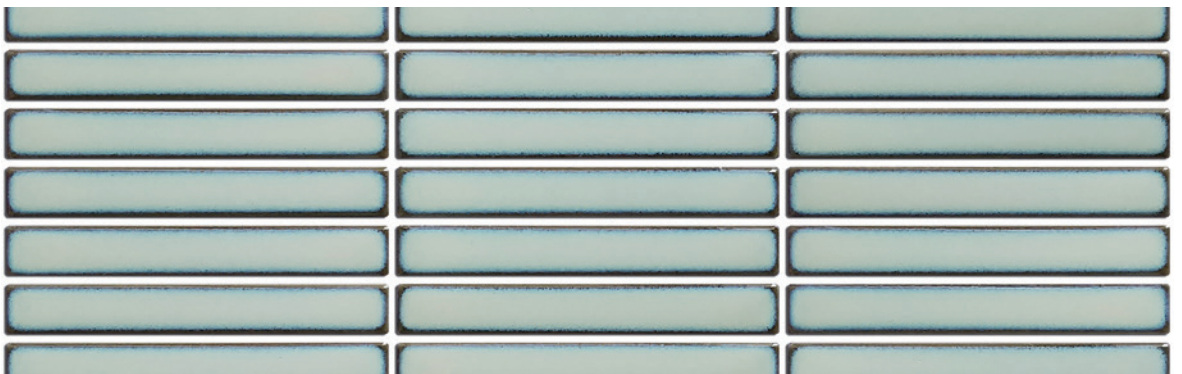

Mint

296 x 297mm (sht)
12 x 92mm (pce)
FNMRM (glossy)