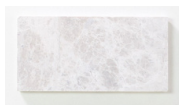

EON COLLECTION

COLOURS / SIZES / FINISHES

EON TUMBLED 75X150 :

TRAVERTINE

LIMESTONE

EON TUMBLED 150X150 :

TRAVERTINE

LIMESTONE

EON MOSAIC ARCO - 48X59.6 ON 306X298 SHEET :

TRAVERTINE

VERDE

ROSSO

VIOLA

CALACATTA

EON MOSAIC PETALS - 10X10 ON 300X300 SHEET :

TRAVERTINE