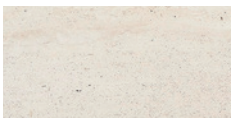

HIGHLIGHTING

the Reverso range

Reverso is an Italian glazed porcelain tile inspired by the beauty of vein cut travertine. Identical to the natural product, this range requires no sealing, does not stain and offers superior performance. Designed for easy-living lifestyles, Reverso is suitable for internal and external floors, including wet areas. This timeless series is available in six colourways, in four different sizes and an external finish.

300 x 600mm
REVSIL36 (matt)

300 x 300mm
REVSIL30 (matt)

White

450 x 900mm
REWH459 (matt)
REWH459T (textured)

300 x 600mm
REWH36 (matt)

300 x 300mm
REWH30 (matt)